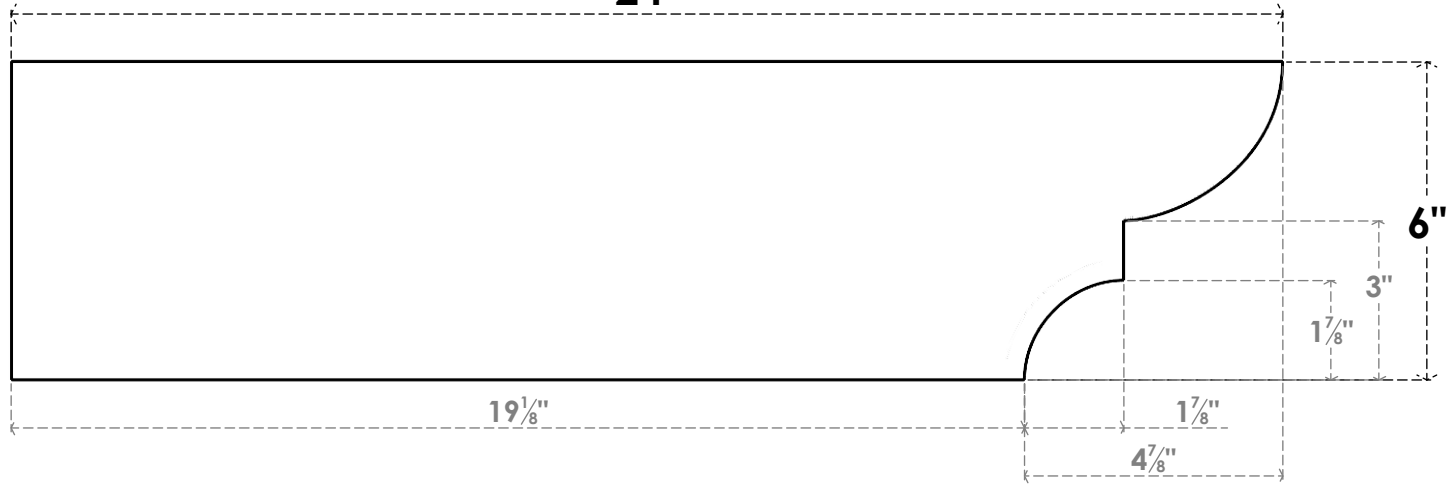

ITEM NUMBER: RFTURO060X06000X24000X006RID00RCPR

6"W X 6"H X 24"L TIMBERTHANE ROUGH CEDAR RIDGEWOOD FAUX WOOD OPEN RAFTER TAIL, 6"L
END, PRIMED TAN

24"

SIDE PROFILE

FRONT PROFILE

ISOMETRIC

GENERATED DATE : 03/02/2023