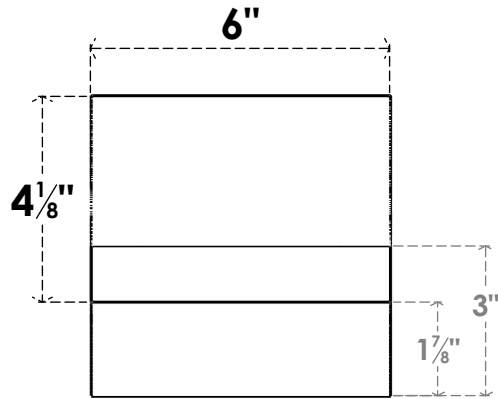

ITEM NUMBER: RFTURO060X06000X24000X006RID00RCPR

6"W X 6"H X 24"L TIMBERTHANE ROUGH CEDAR RIDGEWOOD FAUX WOOD OPEN RAFTER TAIL, 6"L
END, PRIMED TAN

24"

SIDE PROFILE

FRONT PROFILE

ISOMETRIC

GENERATED DATE : 03/02/2023