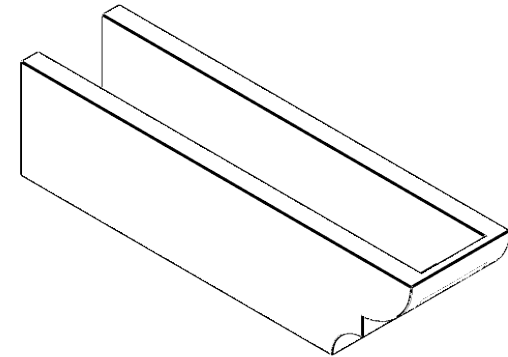

ITEM NUMBER: RFTURO060X06000X24000X006RID00RCPR

6"W X 6"H X 24"L TIMBERTHANE ROUGH CEDAR RIDGEWOOD FAUX WOOD OPEN RAFTER TAIL, 6"L
END, PRIMED TAN

24"

SIDE PROFILE

FRONT PROFILE

ISOMETRIC

GENERATED DATE : 03/02/2023

EKENA MILLWORK
2300 WEST MAIN ST.
CLARKSVILLE, TX 75426
TOLL FREE: 866-607-0453
WWW.EKENAMILLWORK.COM

NOTES

1. INSTALLATION TO BE COMPLETED IN ACCORDANCE WITH MANUFACTURER'S SPECIFICATIONS.
2. DRAWING MAY NOT BE TO SCALE
3. THIS DRAWING IS INTENDED FOR DESIGN AND PLANNING PURPOSES ONLY.
4. ALL INFORMATION CONTAINED HEREIN WAS CURRENT AT THE TIME OF DEVELOPMENT BUT MUST BE REVIEWED AND APPROVED BY THE PRODUCT MANUFACTURER TO BE CONSIDERED ACCURATE.
5. TIMBERTHANE ARCHITECTURAL PRODUCTS ARE MADE FROM HIGH DENSITY URETHANE AND COME FACTORY PRIMED